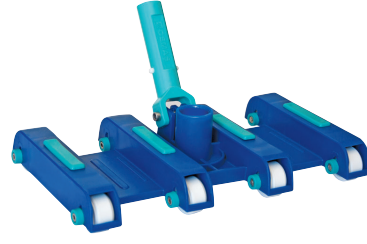

GEMAS "Heavy-Duty Flex" Havuz süpürgesi/Pool Cleaners

Fırçalı veya Fırçasız
w/or w/o Brush